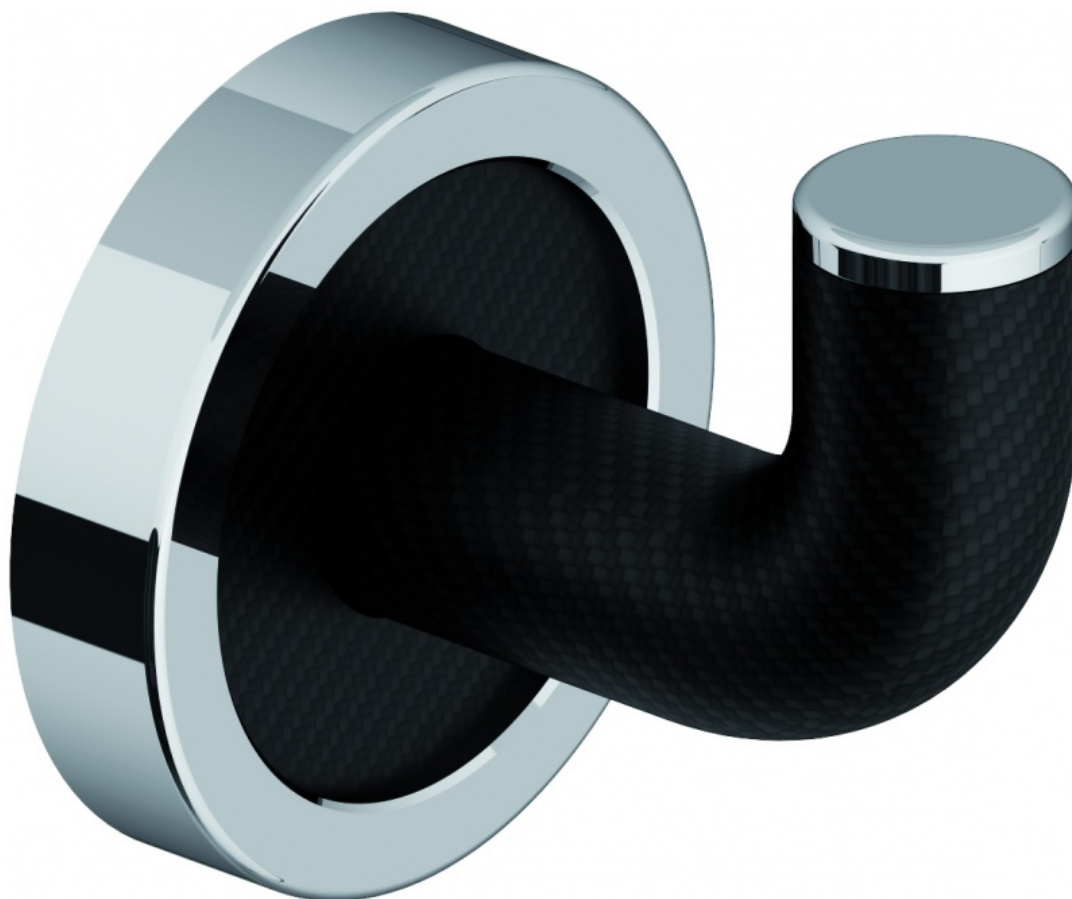

Accessories

Towel Hook Carbon

**FHK.001.52N**

- Wall installation
- Carbon

**Color:**  
Carbon