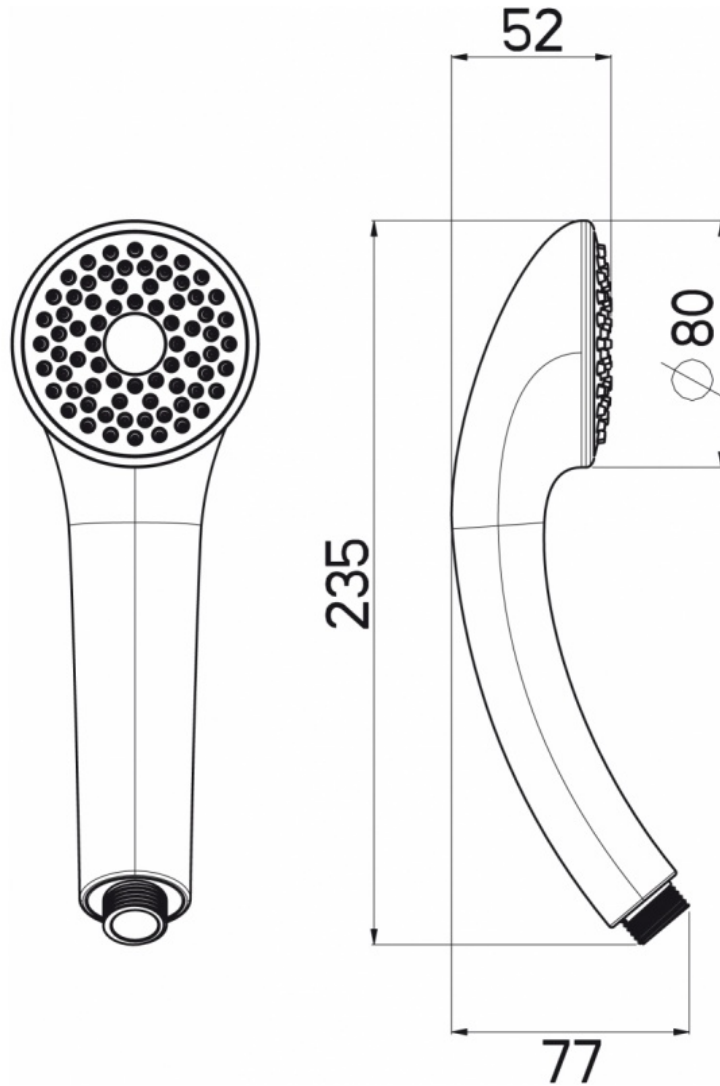

 **NIKLES**

Hand showers

SMILE 95 CLEAN HAND SHOWER

D1105F

- Contemporary, organic design
- Intelligent water distribution resulting in minimal water consumption while maintaining excellent shower comfort
- \varnothing 95 mm
- Nikles "Easy-to-Clean" technology
- Energy saving
- 12 l./min. flow limiter • Chrome-plated

Color:
Chrome