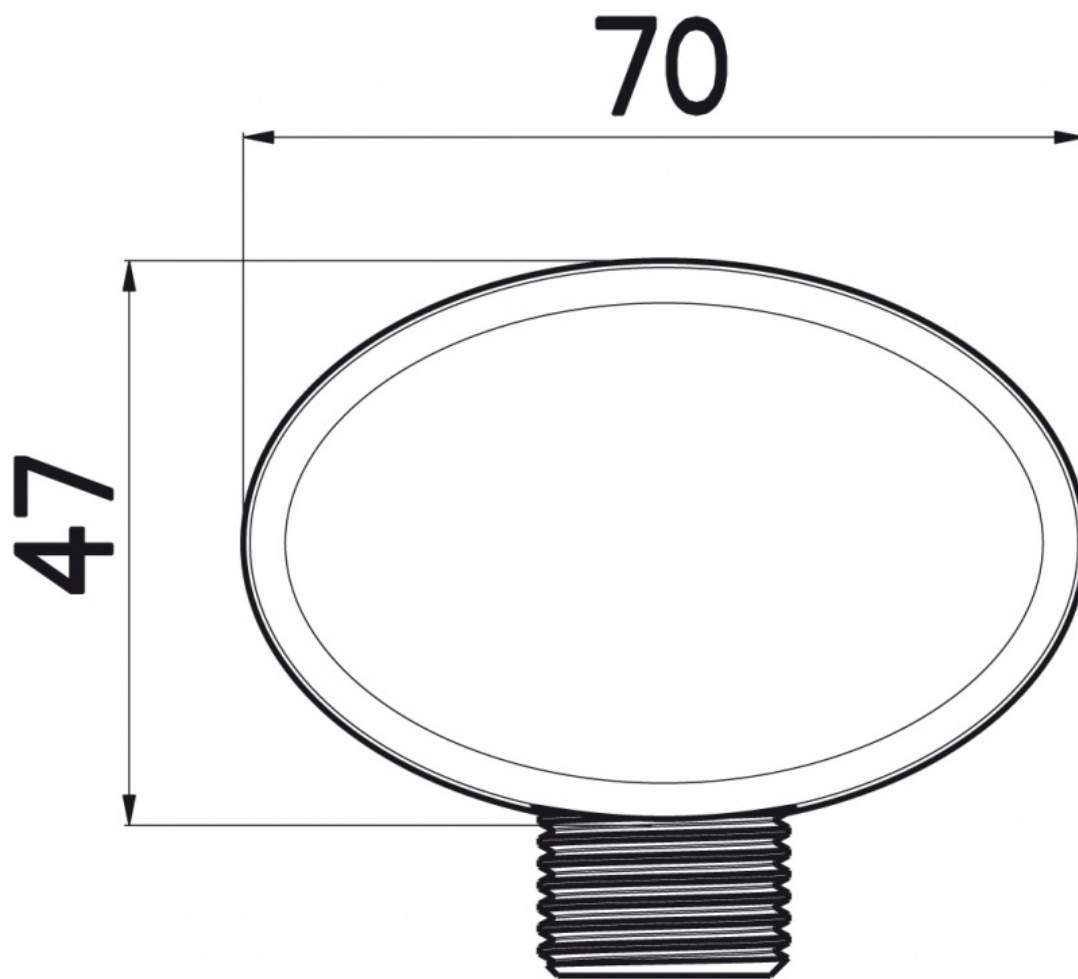

Accessories

SPACE 1/2" WALL ELBOW

298905N

- Nikles Space 1/2" wall elbow
- Chrome-plated

Color:
Chrome