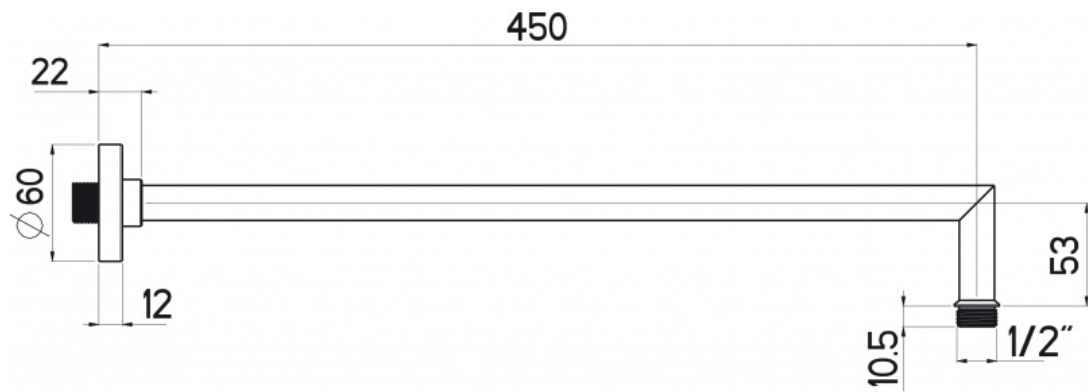

Shower arms

STYLE 450 MM SHOWER ARM

B47.B45.000.05N

- 450 mm
- \varnothing 18 mm
- Suitable for all Nikles shower heads except A5005N model
- Chrome-plated brass

Color:
Chrome