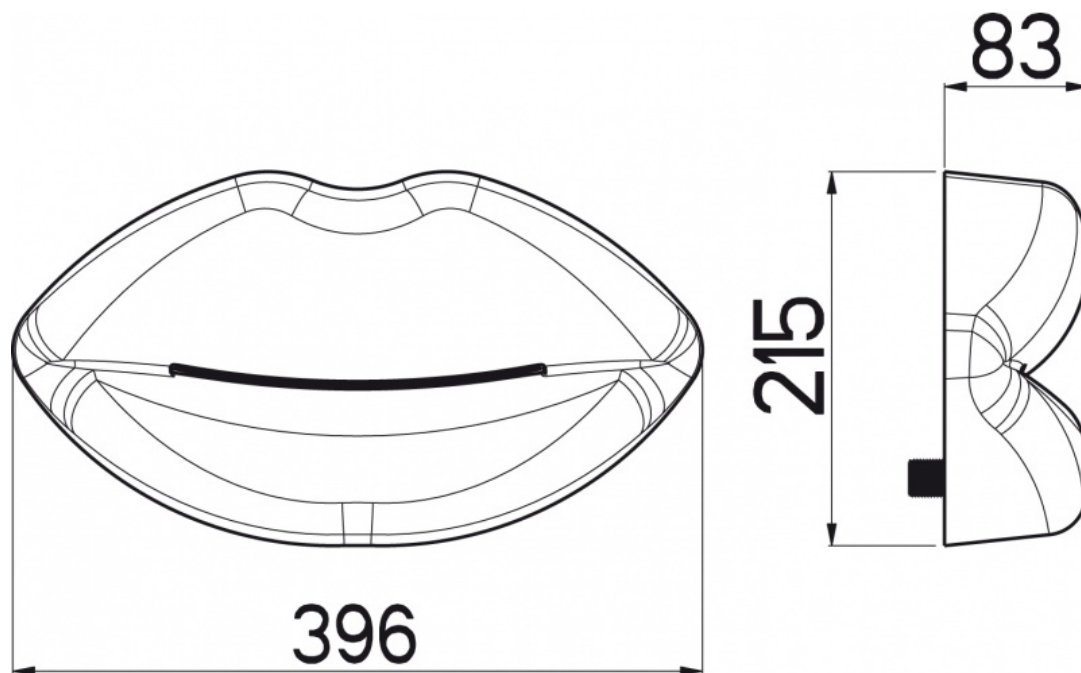

NIKLES

Shower heads

LIPS CASCADE SHOWER HEAD - BLACK

BLS.001.07N

- Outstanding contemporary design
- Dimensions: 215 x 82.5 mm
- Cascade spray with intelligent water distribution
- Standard connection G1/2 for easy installation (NPT available)
- 12L/Min. flow limiter
- Matt black

Color:
Black